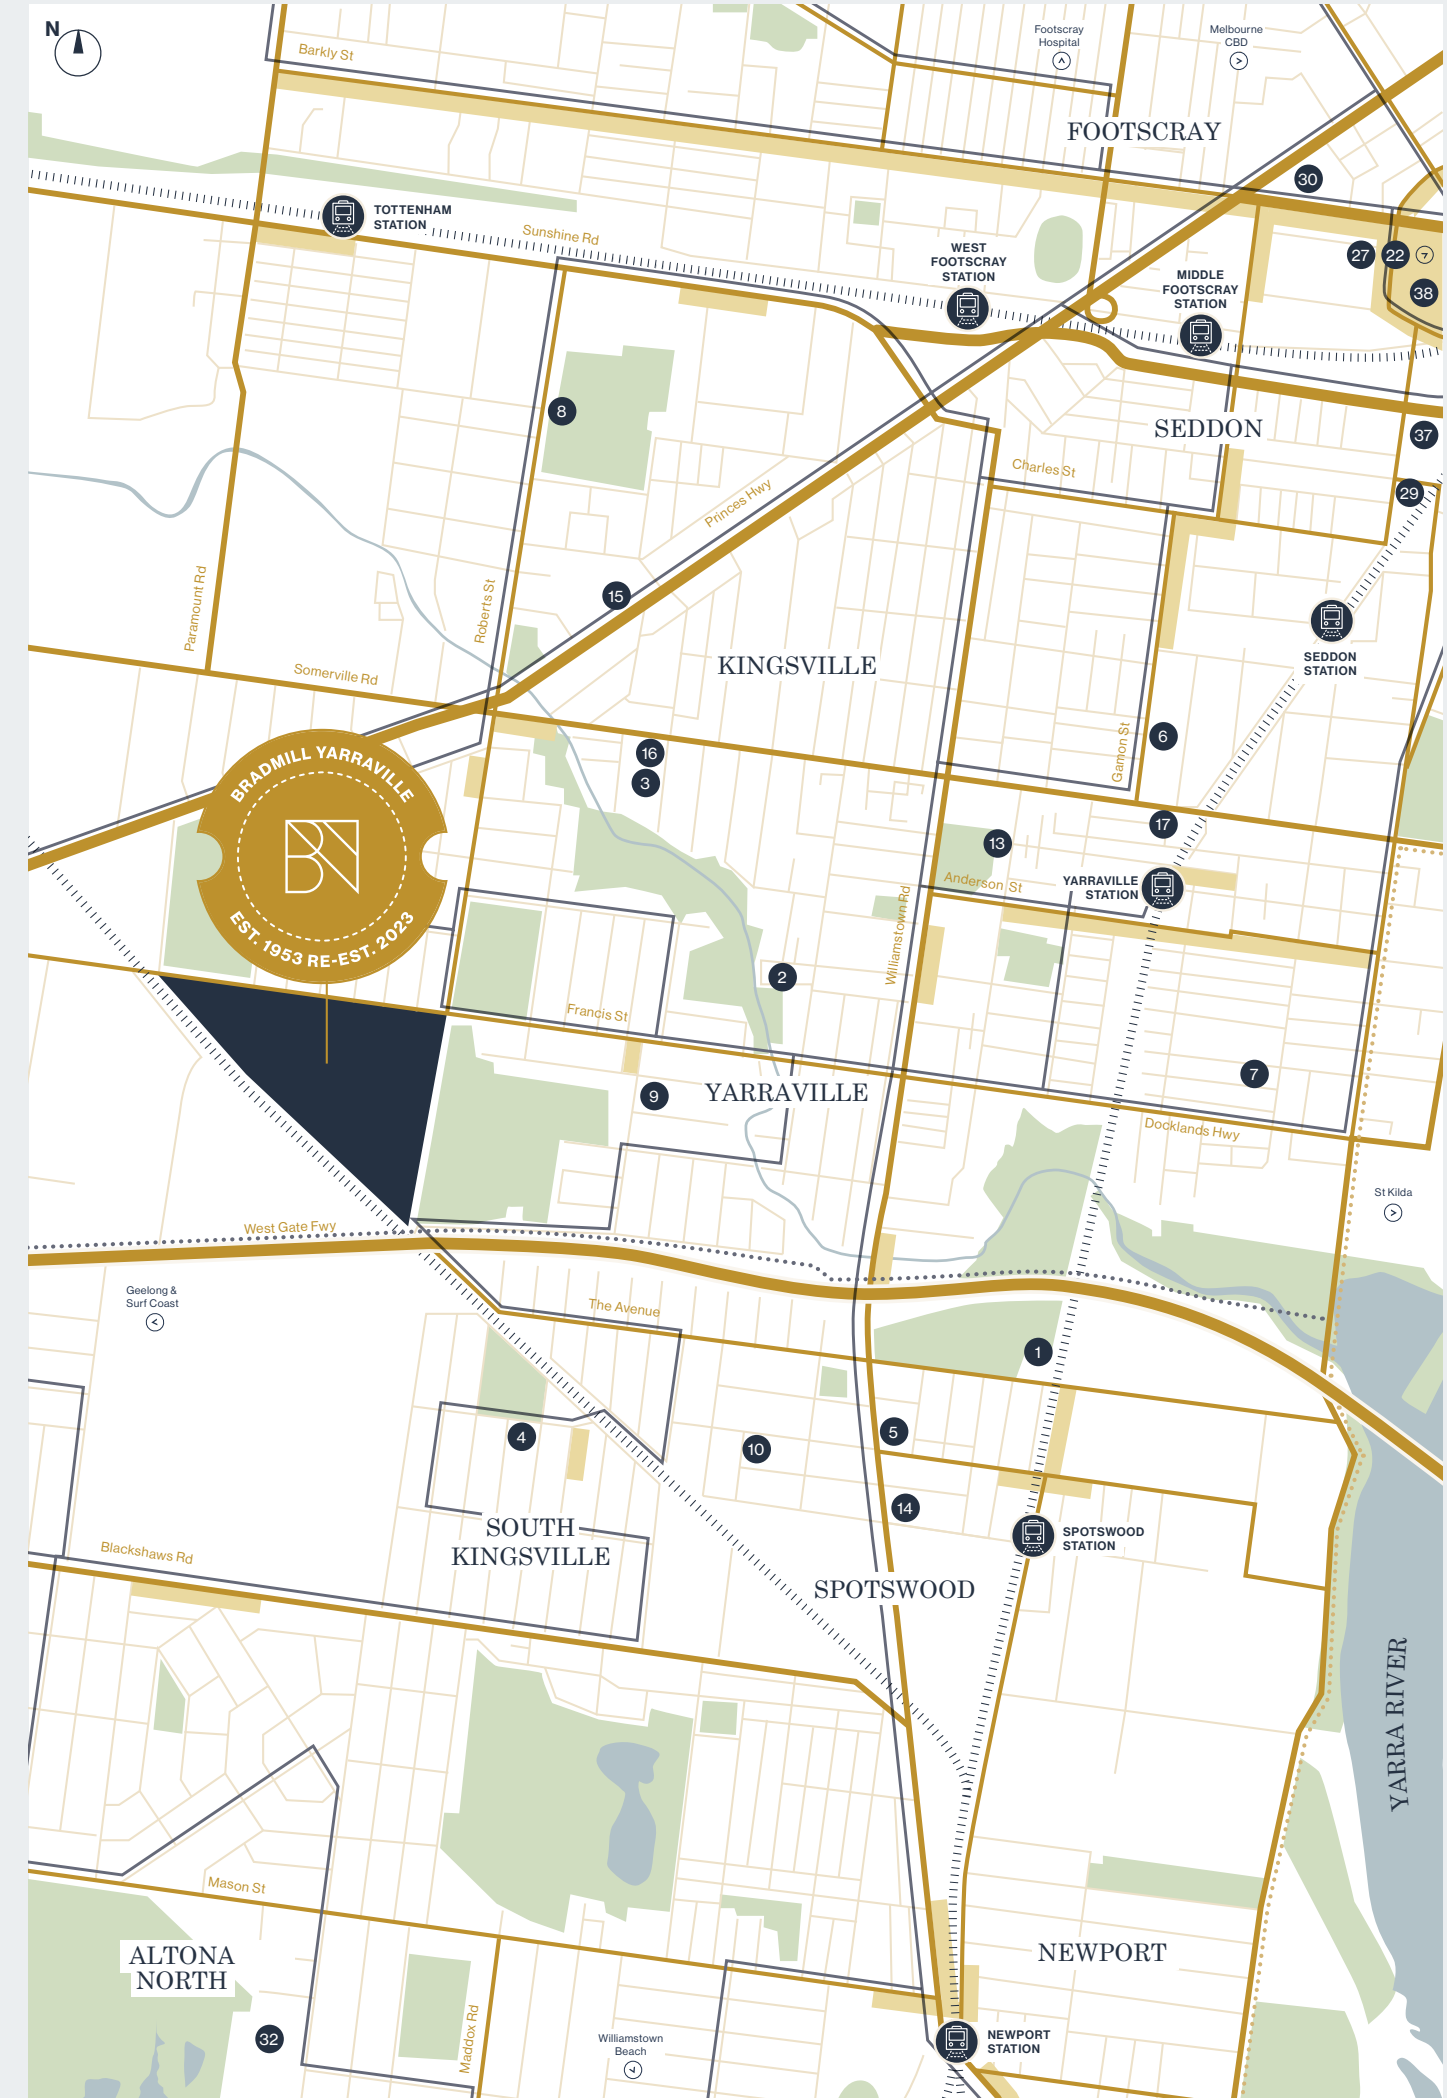

This map and its contents (including dimensions) are artist's impressions, an indicative guide only and not to scale. Actual distances and times may vary based on a number of factors including traffic, weather or other events. Purchasers must rely on their own enquiries and the contract for sale.
Note: Entry to each school is subject to the schools' enrolment process, including zoning, selection criteria and fees.

Tertiary Education

- Victoria University: Footscray Nicholson Campus**
238A Nicholson St, Footscray, 3011
vu.edu.au
- Victoria University: Metro West (Footscray)**
138 Nicholson St, Footscray, 3011
vu.edu.au
- Victoria University: Footscray Park Campus**
70/104 Ballarat Rd, Footscray, 3011
vu.edu.au
- RMIT University**
124 La Trobe St, Melbourne, 3000
rmit.edu.au
- Melbourne University**
Grattan St, Parkville, 3010
unimelb.edu.au
- La Trobe University**
360 Collins St, Melbourne, 3000
latrobe.edu.au
- Monash University**
750 Collins St, Docklands, 3008
monash.edu