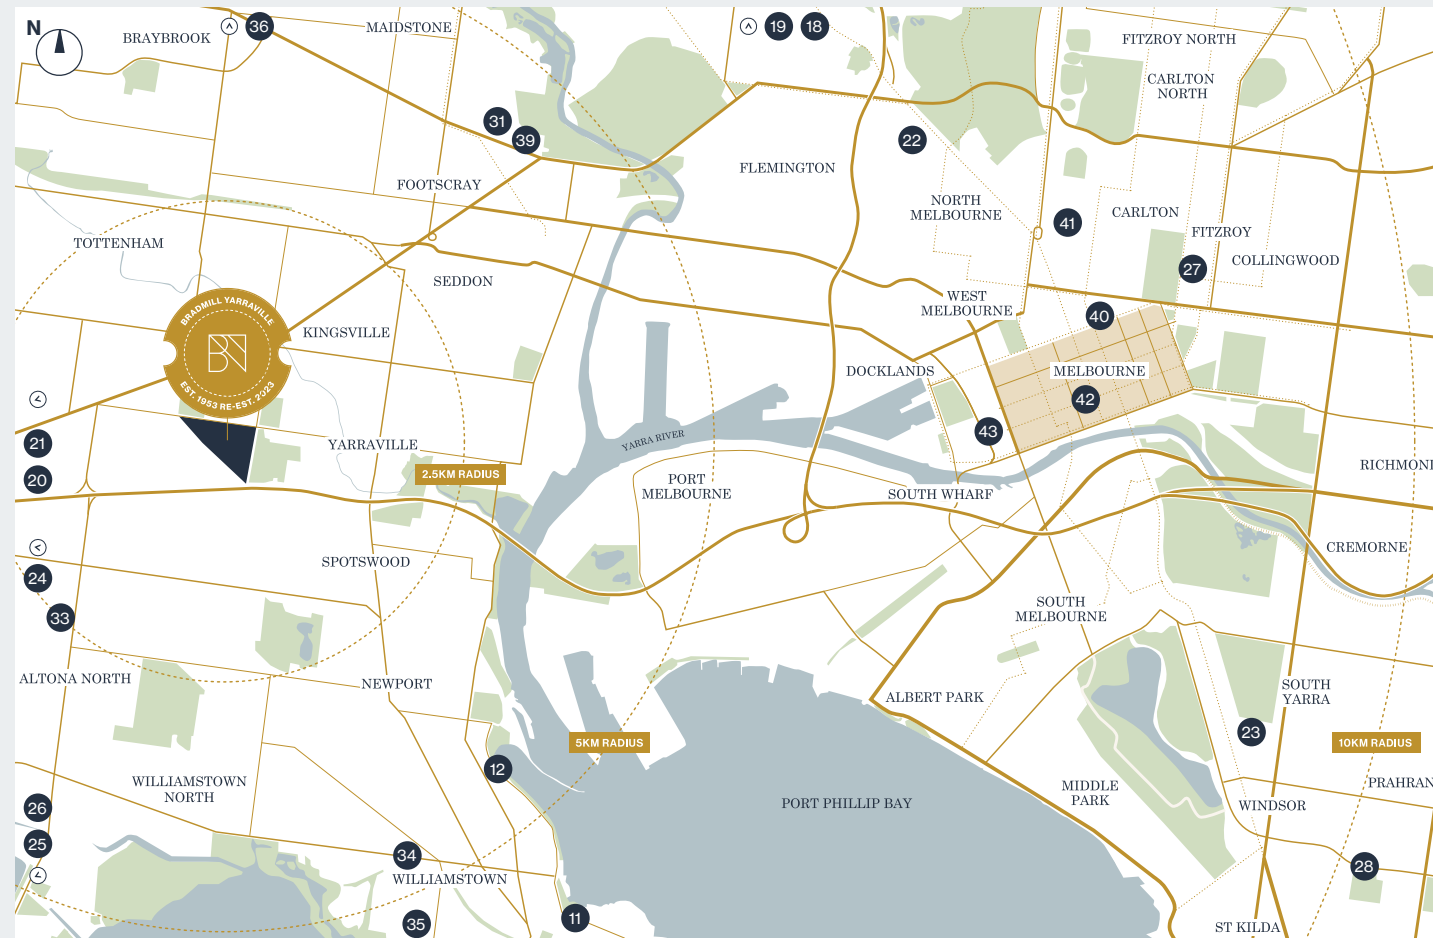

1. **Footscray High School - Pilgrim Campus**
   3 Pilgrim St, Seddon, 3011
   footscray.vic.edu.au
   Grades 7 - 9 Government Co-ed
2. **Footscray High School - Barkly Campus**
   298 Barkly St, Footscray, 3011
   footscray.vic.edu.au
   Grades 7 - 9 Government Co-ed
3. **Footscray High School - Kinnear Campus**
   1 Kinnear St, Footscray, 3011
   footscray.vic.edu.au
   Grades 10 - 12 Government Co-ed
4. **Bayside College Paisley Campus**
   33-43 Blenheim Rd, Newport, 3015
   bayside.vic.edu.au
   Grades 10 - 12 Government Co-ed
5. **Bayside College Altona North Campus**
   1 McArthurs Rd, Altona, 3025
   bayside.vic.edu.au
   Grades P - 9 Government Co-ed
6. **Bayside College Williamstown Campus (P-12)**
   29-69 Kororoit Creek Rd, Williamstown, 3016
   bayside.vic.edu.au
   Grades P - 12 Government Co-ed
7. **Williamstown High**
   21-55 Bayview St, Williamstown, 3016
   willhigh.vic.edu.au
   Grades 7 - 10 Government Co-ed
8. **Penleigh and Essendon Grammar School**
   Keilor Rd & Rachelle Rd, Keilor East, 3033
   pegs.vic.edu.au
   Grades 7 - 12 Independent Co-ed