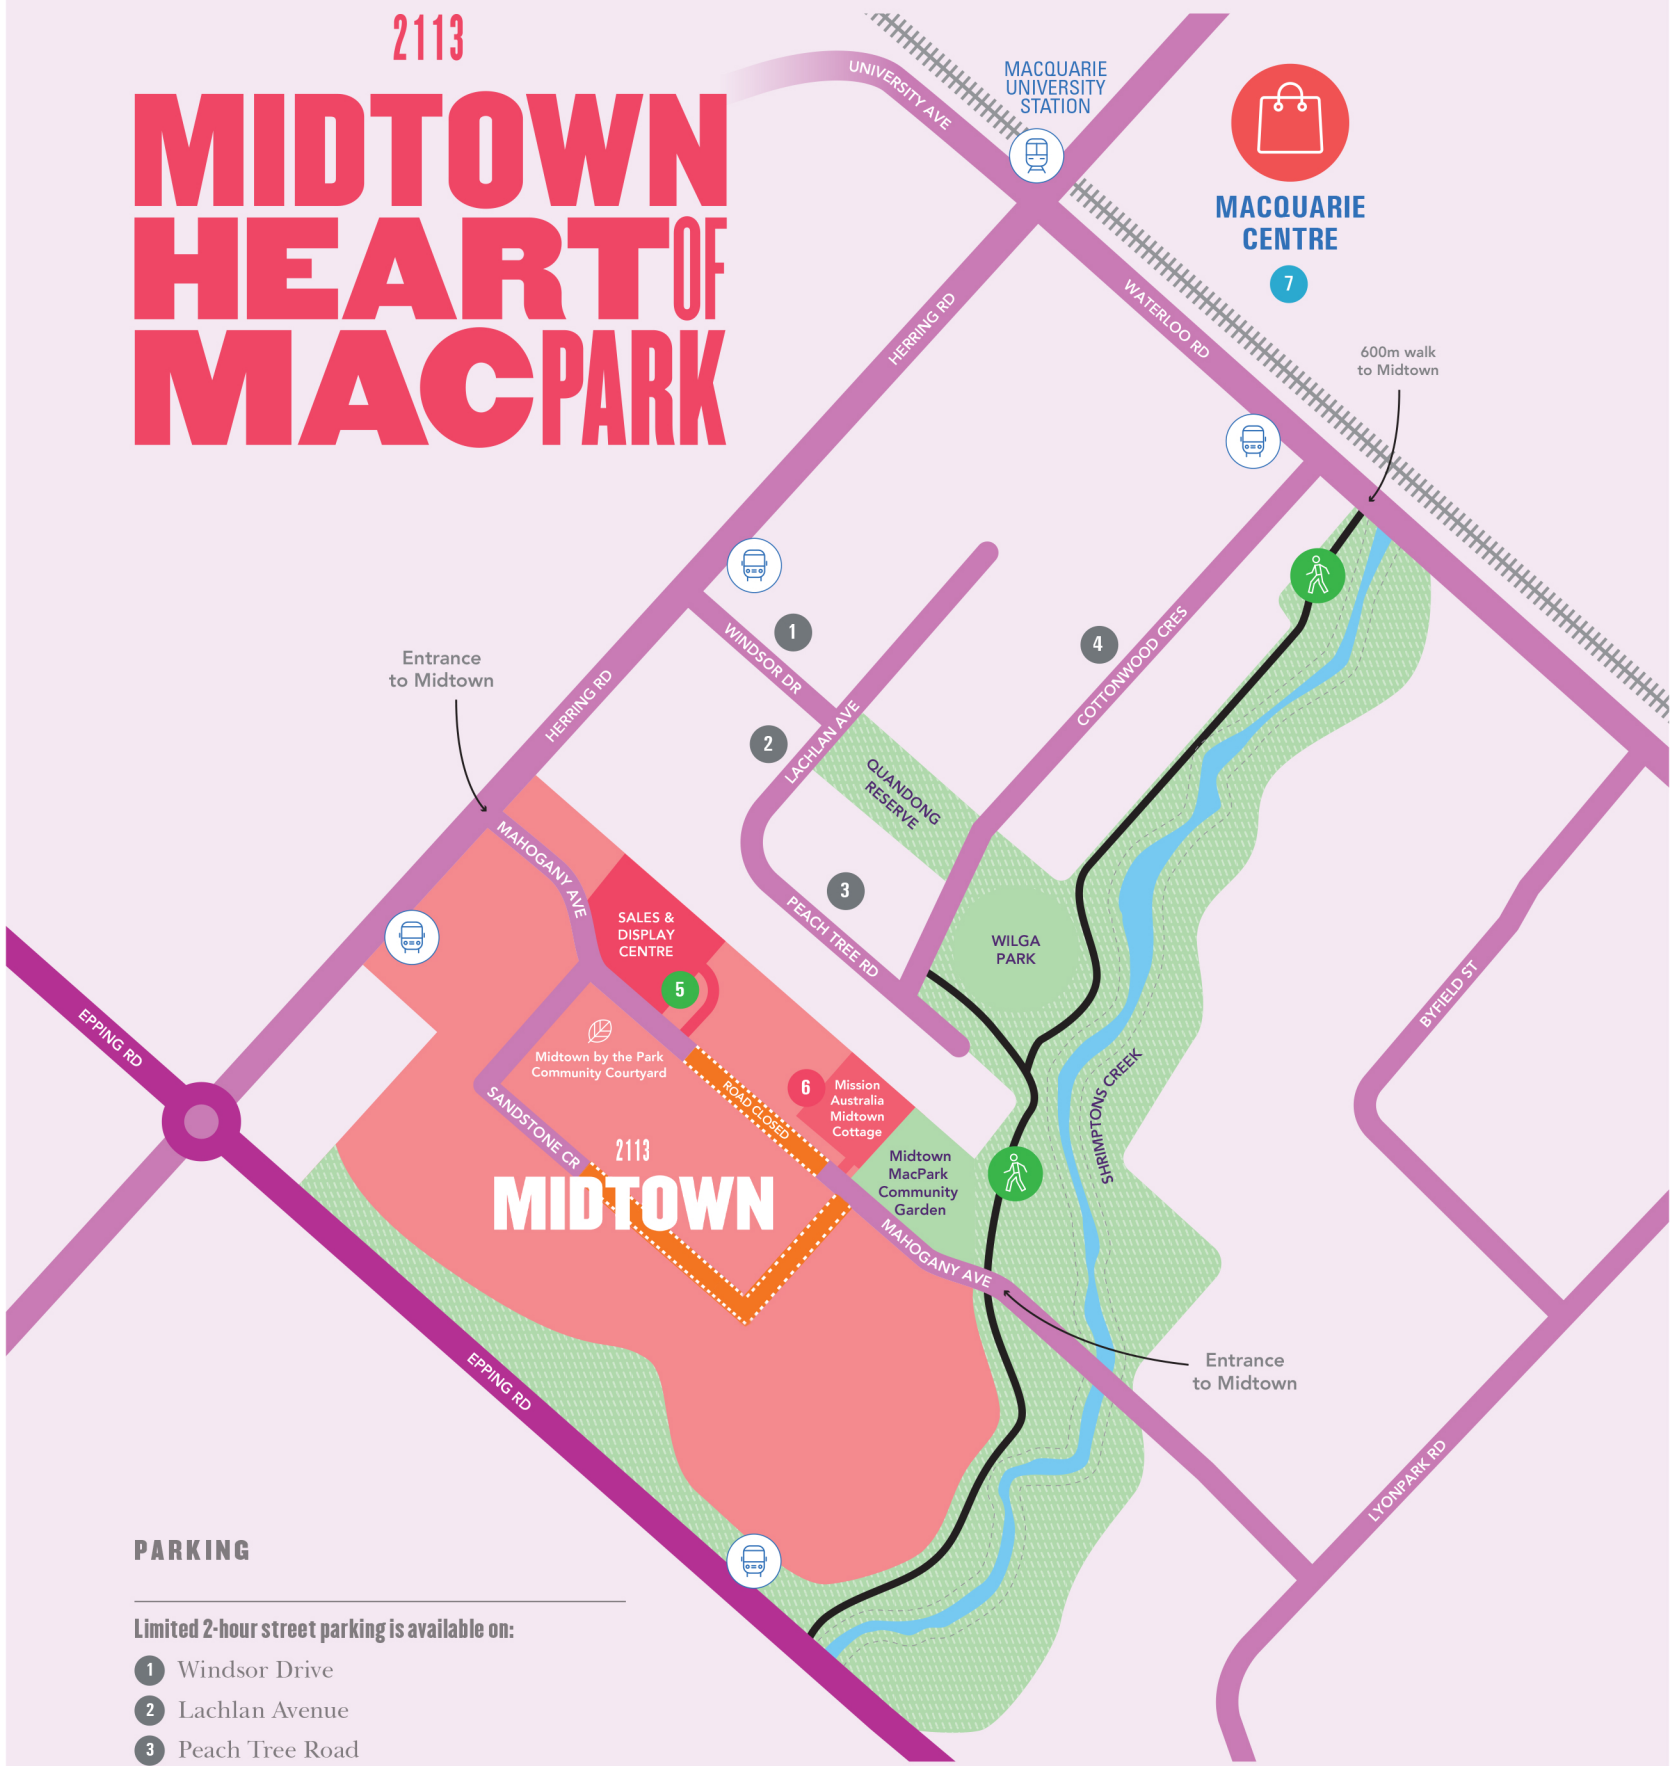

# MIDTOWN HEART OF MACPARK

## PARKING

Limited 2-hour street parking is available on:

- 1 Windsor Drive
- 2 Lachlan Avenue
- 3 Peach Tree Road
- 4 Cottonwood Crescent
- 5 Very limited onsite parking at Midtown Sales and Display Centre
- 6 Very limited onsite parking at the Mission Australia Midtown Cottage, access via Lyonpark Rd.
- 7 The best option is to park at Macquarie Centre and walk 600m to Midtown via the pedestrian path.

- TRAIN STATION
- BUS STOP
- WALKING TRACK

*Disclaimer: This plan is an artist's impression and is not to scale. While reasonable efforts have been made to ensure the accuracy of any distances stated, actual distances may vary based on a number of factors including traffic, weather, or other events and are to be used as a guide only.*